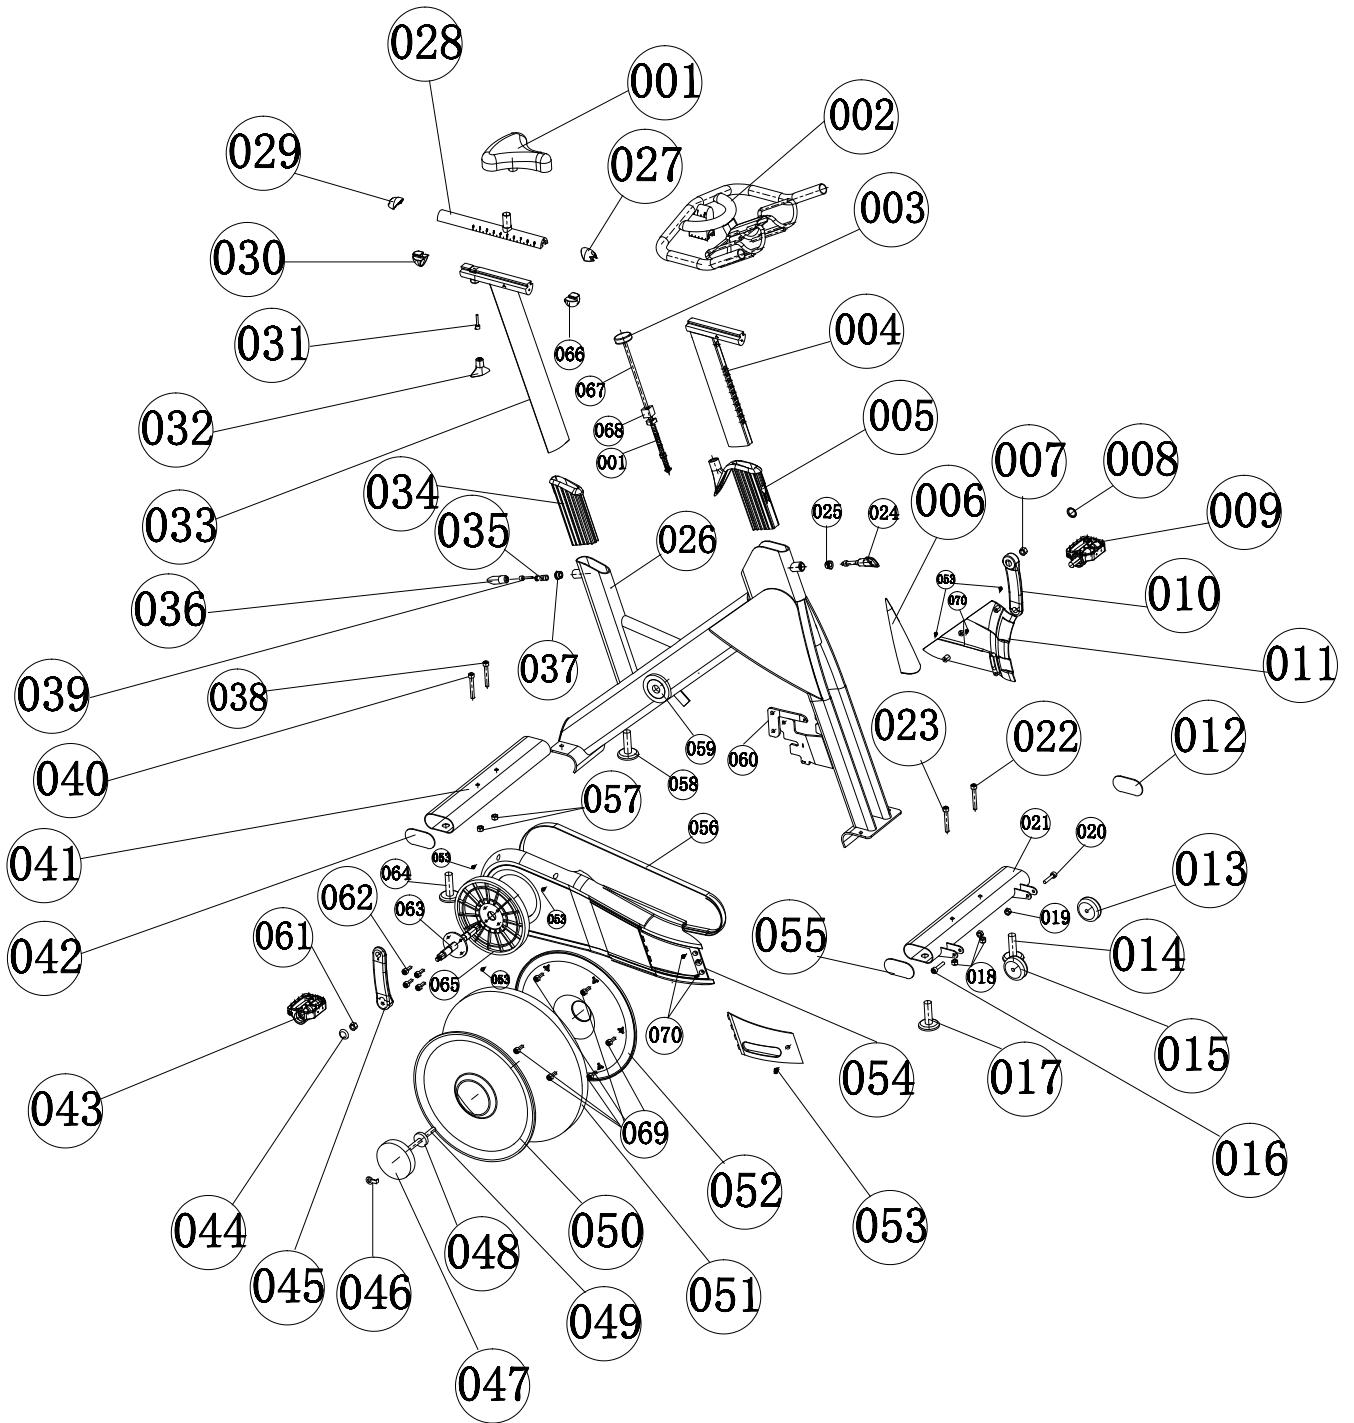

# FRENCH FITNESS

FF-IC20

FRENCH FITNESS IC20 INDOOR CYCLE

ASSEMBLY MANUAL

## FEATURES

- Multifunctional handlebar
- Adjustable seat height
- Front and back seat adjustment
- Adjustable handlebar height
- Front and back handlebar adjustment
- Adjustable resistance
- 4.7" (120mm) wide frame
- Transportation wheels
- Padded seat
- Adjustable foot straps on the anti-slip cage
- Stable triangular structure
- Non-slip adjustable foot stabilizers
- Magnetic: No
- Display: No

## TECH SPECS

- Main Frame: 40mm x 120mm x 2.5mm
- Anchor Pipe: 50mm x 100mm x 2.0mm
- Heavy Wheel Weight: 39.6 lbs (18KG)
- Foot Shaft: 14mm
- Transmission Mode: 5 groove belt drive, super quiet
- Resistance: 10 Levels
- Maximum User Weight: 330 lbs (150 KG)
- Maximum User Height: 78.7" (6'6")
- Dimensions: 50"L x 20.4"W x 58"H (L:1270mm, W:520mm, H:1473mm)

# PARTS

PEDALS